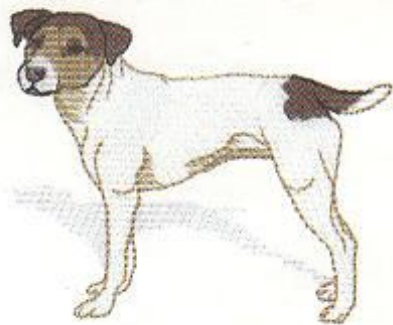

#9

SIBERIAN HUSKY* 1. Off-White
 File: DG0238 (C) 2. Black
 2.97"W X 2.43"H 3. Off-White
 ST: 7,287 4. Lt. Tan
 Colors: 5 5. Tan

#15

JACK RUSSELL TERRIER*
 (Some Areas Light Fill)
 File: DG0361 (C) 2. White
 3.02"W X 2.43"H 3. Lt. Brown
 ST: 6,700 4. Dk. Brown
 Colors: 6 5. Dk. Gray
 1. Lt. Gray 6. Black

#18

YELLOW LABRADOR
 File: DG0461 (C)
 2.98"W X 2.14"H 1. Lt. Tan
 ST: 4,856 2. Dk. Tan
 Colors: 3 3. Black

#19

CHESAPEAKE BAY RETRIEVER
 File: DG0468 (C)
 2.99"W X 2.22"H 1. Brown
 ST: 5,933 2. Lt. Brown
 Colors: 3 3. Dk. Brown